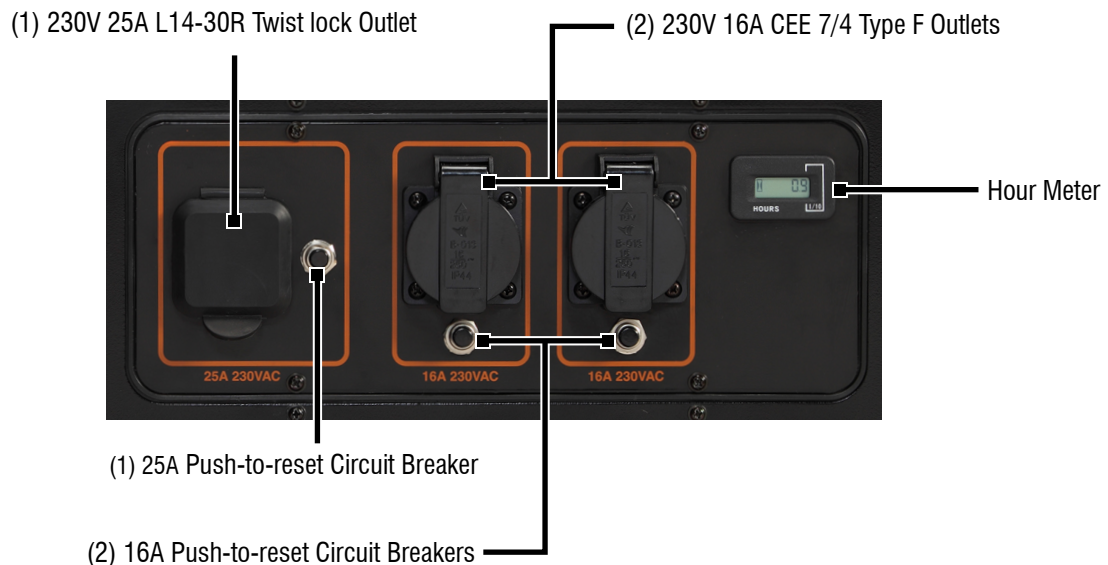

GP5000

GP SERIES Commercial/Residential Portable Generators

Features

Model 6218-0 UPC: 696471062182 (GOST-R)

- **The Generac OHV engine** incorporates splash lubrication and provides long life.
- **Large-capacity steel fuel tank** with incorporated fuel gauge provides durability and extended run times.
- **Low-oil level shutdown** automatically safeguards engine from damage.
- **Circuit breaker protected outlets.**
- **High leverage fold-down handle** allows easy mobility and storage.
- **Never-flat wheels** for reliable portability.
- **Hardened 1 1/4" steel tube cradle** for added strength and durability.
- **Hour Meter** tracks usage for proper service intervals.

AC Rated Output Running Watts 5000
AC Maximum Output Starting Watts 7000

Control Panel

GP5000

specifications

Product Series	GP5000
Model	6218-0
Configuration/Emissions	GOST-R
AC Rated Output Running Watts:	5000
AC Maximum Output Motor Starting Watts:	7000
AC Voltage	230
AC Frequency	50 Hz
Rated VAC Amperage	21.7
Engine Displacement	389cc
Engine Type	OHV
Engine RPM	3000
Recommended Oil	10W-30 / SAE30
Lubrication Method	Splash
Choke Location	On Engine
Fuel Shut Off	On Fuel Tank
Starting Method	Recoil Pull Start
Low Oil Shutdown Method	Low Level

Start Switch Type	On/Off Switch
Switch Location	On Engine
Fuel Gauge	Built-In Tank
Fuel Tank Capacity Ltrs (Gal)	27 (7.2)
Run Time at 50% (Hours)	10.8
Cord Set	1m Long 30A Twist-lock to 32A 230V Euro Connector
Handle Style	Fold-down locking
Wheel type mm (in)	241.3 (9.5) Solid
Maintenance Kit	Sold Separately
Warranty - Residential	2 Year Ltd
Warranty - Commercial	1 Year Ltd