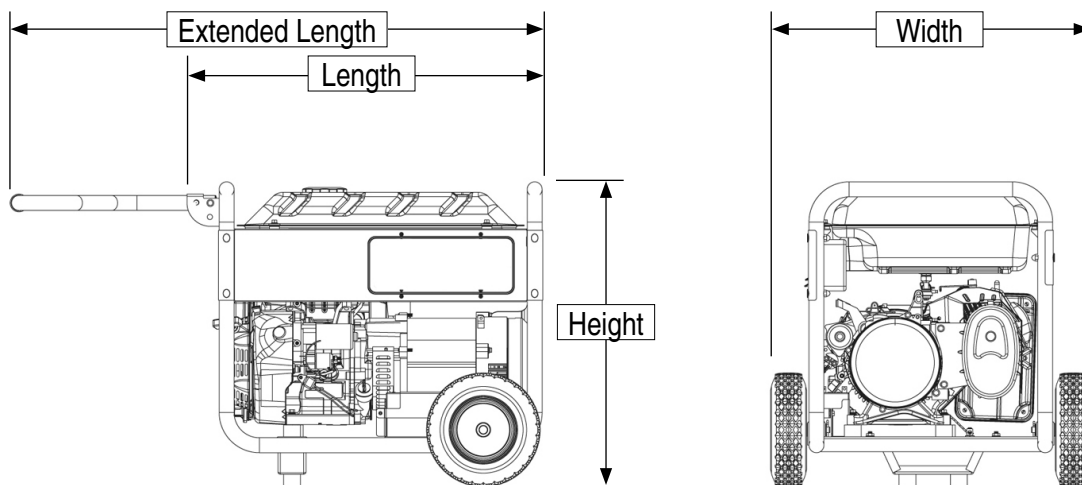

AC Rated Output Running Watts 5000
AC Maximum Output Starting Watts 7000

Control Panel

GP5000

specifications

Product Series	GP5000
Model	6218-0
Configuration/Emissions	GOST-R
AC Rated Output Running Watts:	5000
AC Maximum Output Motor Starting Watts:	7000
AC Voltage	230
AC Frequency	50 Hz
Rated VAC Amperage	21.7
Engine Displacement	389cc
Engine Type	OHV
Engine RPM	3000
Recommended Oil	10W-30 / SAE30
Lubrication Method	Splash
Choke Location	On Engine
Fuel Shut Off	On Fuel Tank
Starting Method	Recoil Pull Start
Low Oil Shutdown Method	Low Level

Start Switch Type	On/Off Switch
Switch Location	On Engine
Fuel Gauge	Built-In Tank
Fuel Tank Capacity Ltrs (Gal)	27 (7.2)
Run Time at 50% (Hours)	10.8
Cord Set	1m Long 30A Twist-lock to 32A 230V Euro Connector
Handle Style	Fold-down locking
Wheel type mm (in)	241.3 (9.5) Solid
Maintenance Kit	Sold Separately
Warranty - Residential	2 Year Ltd
Warranty - Commercial	1 Year Ltd

Dimensions and Weights

Length mm (in)	692 (27.25)
Width mm (in)	687 (27)
Height mm (in)	638 (25)
Extended Length mm (in)	1135 (44.75)
Carton Length mm (in)	802 (31.5)
Carton Width mm (in)	559 (22)
Carton Height mm (in)	614 (24)
Unit Weight kg (lbs)	81 (178.5)
Shipping Weight kg (lbs)	91 (201)

Габариты и масса

Длина, мм (дюймы)	692 (27,25)
Ширина, мм (дюймы)	687 (27)
Высота, мм (дюймы)	638 (25)
Увеличенная длина, мм (дюймы)	1135 (44,75)
Длина коробки, мм (дюймы)	802 (31,5)
Ширина коробки, мм (дюймы)	559 (22)
Высота коробки, мм (дюймы)	614 (24)
Масса изделия, кг (фунты)	81 (178,5)
Масса в упаковке, кг (фунты)	91 (201)